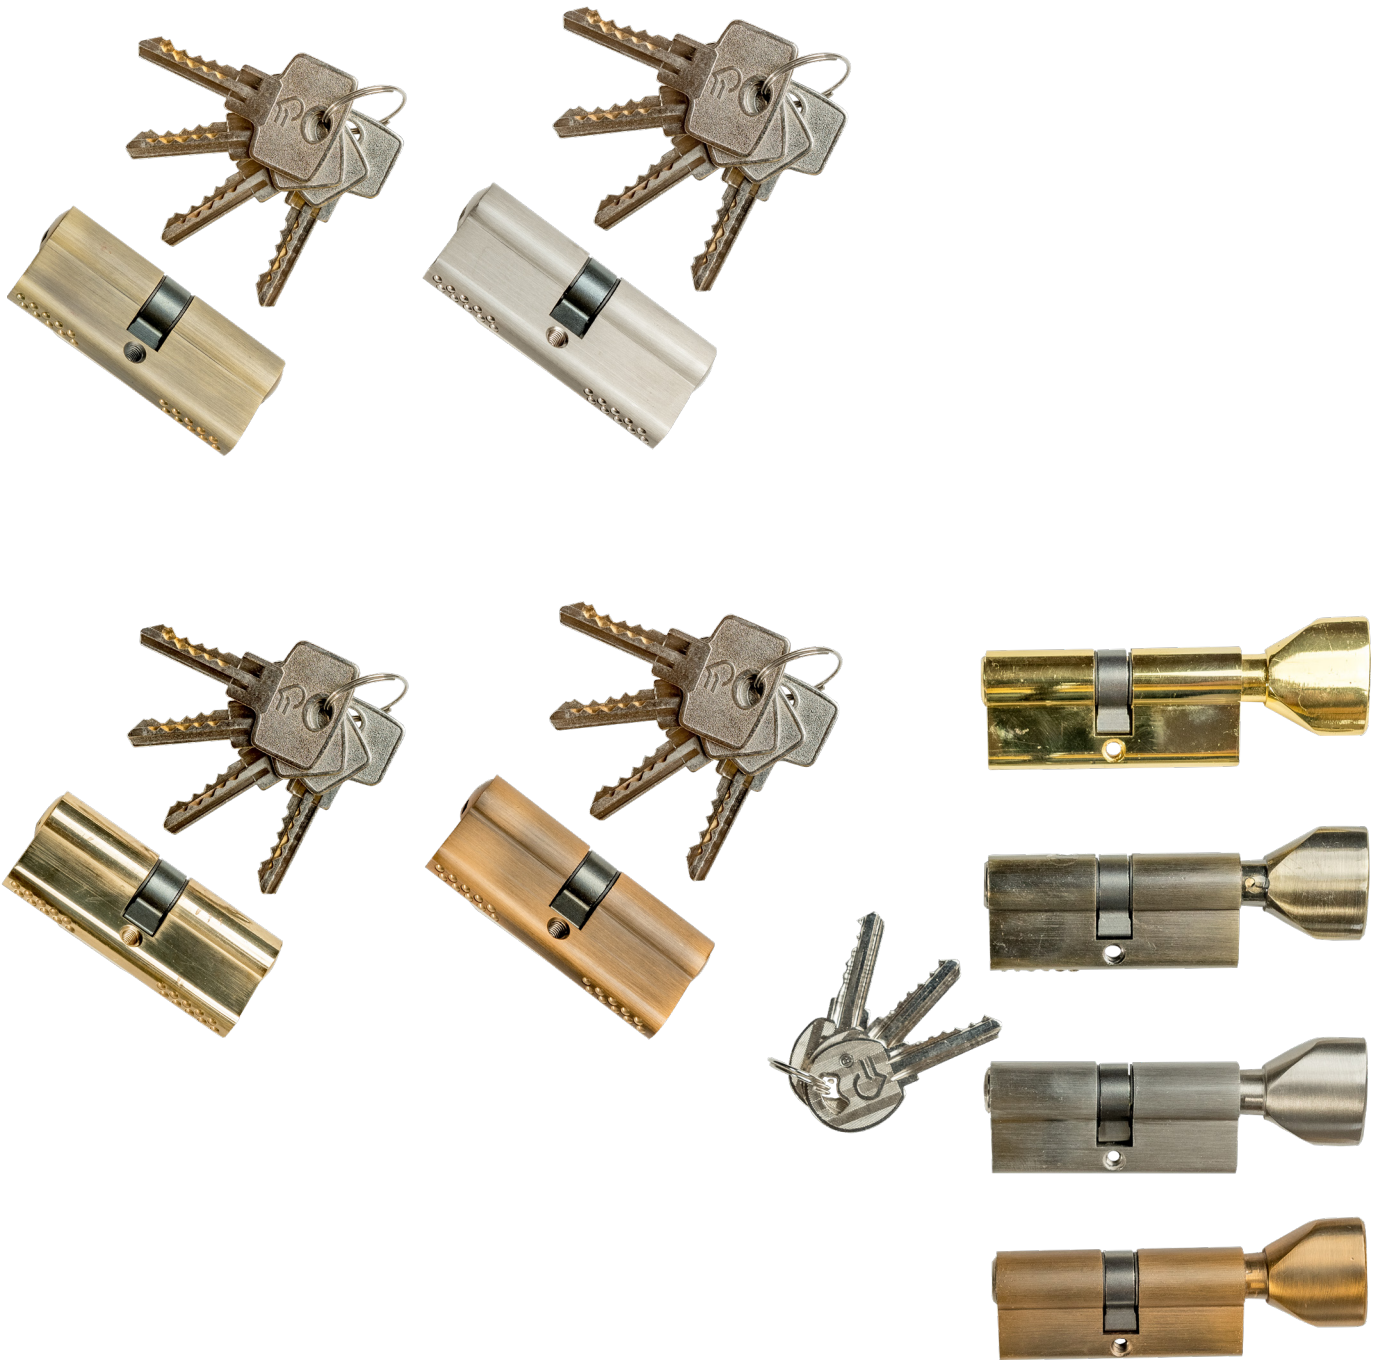

BVS 9144-L200

PRODUCT FINISH

Brushed Nickel with Gold

CTN 9013-083

PRODUCT FINISH

Gold

CTN 9013-083

PRODUCT FINISH

Brushed Nickel
with Gold

CTN 141-805

PRODUCT FINISH

Matt Antique
Bronze

CTN 141-805

PRODUCT FINISH

Satin Nickel
with Chrome

CTN 9030-9233

PRODUCT FINISH

Satin Nickel
with Chrome

LOCK BODY & CYLINDERS

Lock body and Cylinders sold separately

Cylinders

Body Locks

PRODUCT FINISH

Gold

PRODUCT FINISH

Brushed Nickel

PRODUCT FINISH

Antique Brass

PRODUCT FINISH

Brushed Nickel
with Chrome
(For Alluminium Door)

Standard Security Cylinders:
*Reliable and affordable medium level security.
Keys are harder to duplicate.*